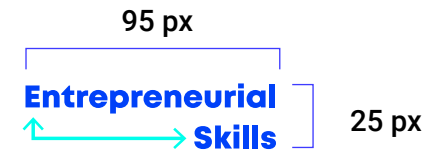

SMALLEST SIZE FOR PRINTING & FOR DIGITAL SCREEN